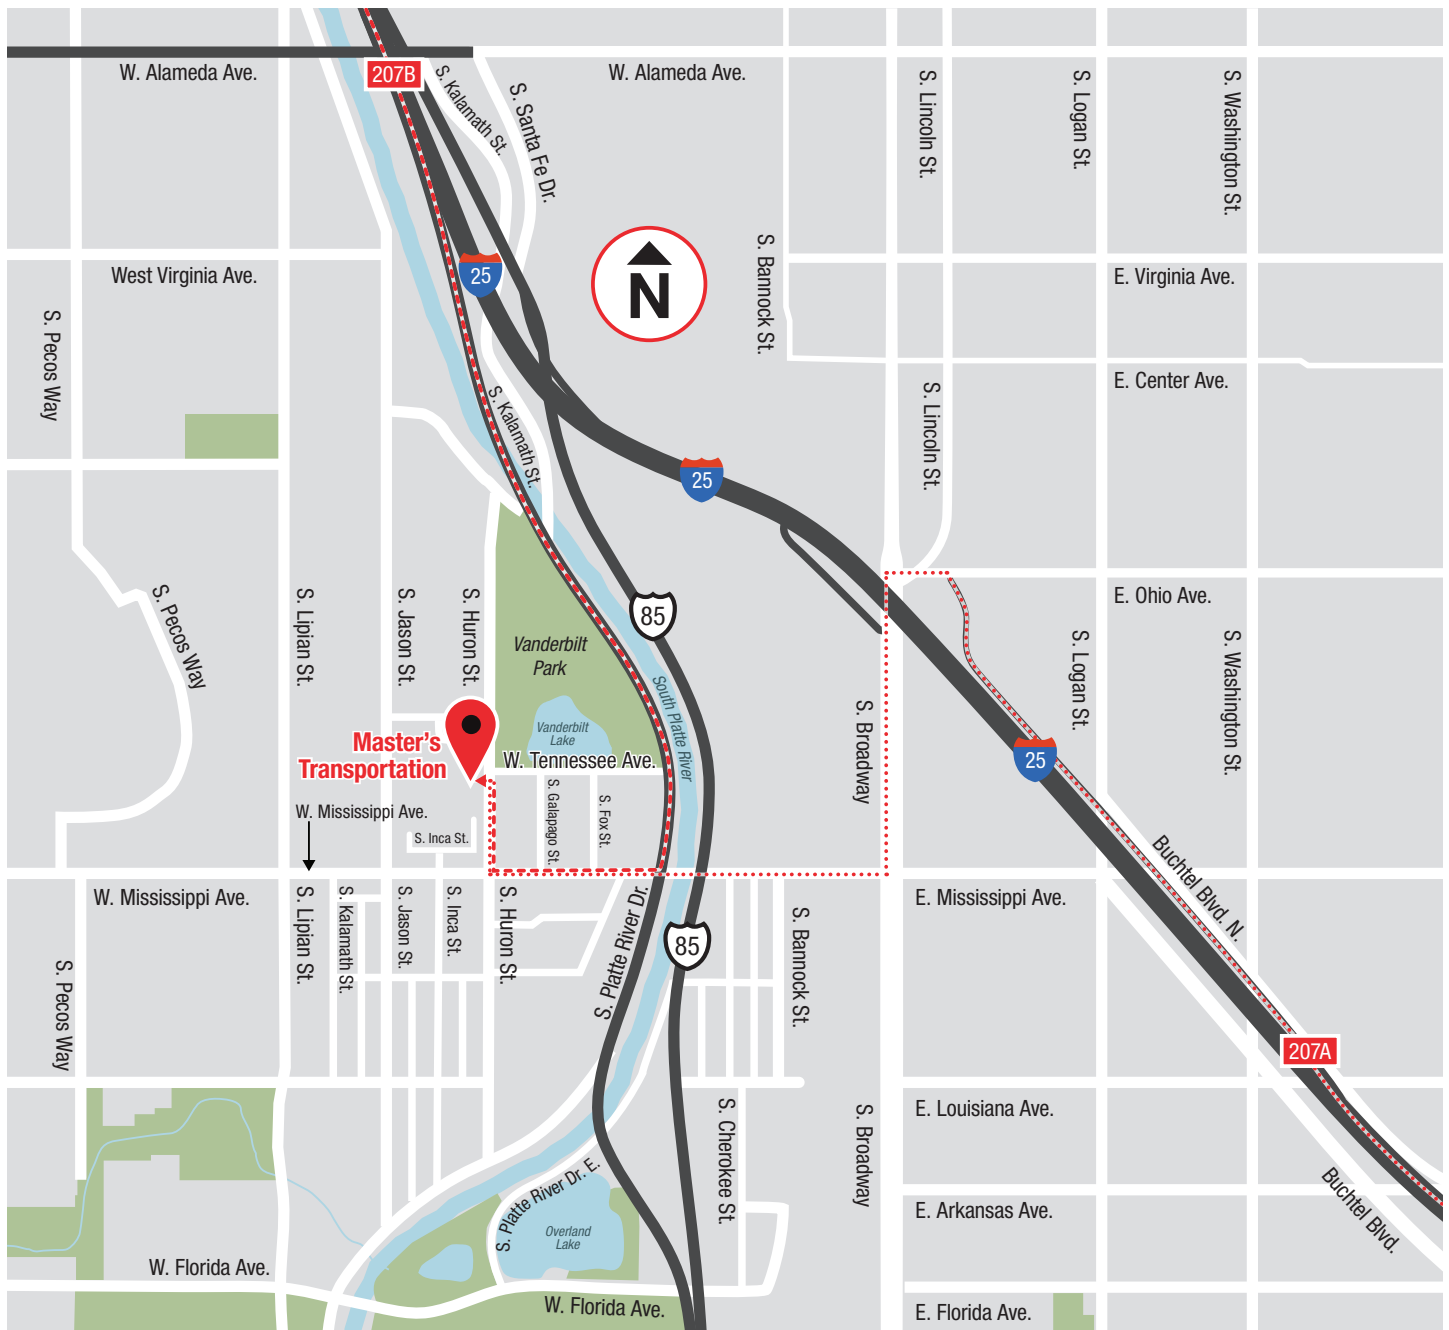

Denver, CO Location

See back for more details →

1-800-783-3613 | www.masterstransportation.com

If traveling from the south heading north the exit is 207A. If traveling from the north heading south the exit is 207B.

North bound on I-25

- Exit 207A

- Turn left onto Ohio

- Turn left onto Broadway

- Turn right onto Mississippi

- Turn right onto South Huron

South bound on I-25

- Exit 207B/85 South

- Turn right onto Mississippi

- Turn right onto South Huron