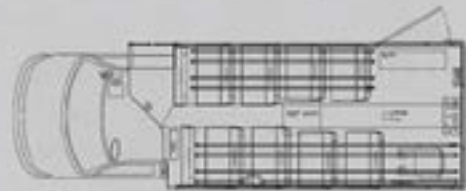

Master's TransportationSM

Collins DH516 | DE516WR

33 Passenger

24 + 1WC Passenger

14 Passenger

- Industry leading structural design provides unparalleled safety and features an exclusive one-piece tubular roof bow design
- Industry's largest transition window reduces blind-spots and enhances visibility when loading and unloading passengers
- Oversize energy absorbing isolation pucks offer a smoother, quieter, interior environment
- Collins Bus exclusive external storage compartment
- IMMI/SafeGuard XChange seating offers a platform that is changeable and upgradable
- Altoona tested simulating 7 years and 200,000 miles of wear
- 5-Year body warranty and limited lifetime paint warranty

Specifications

Model	DE516WR	DH516
Maximum Passenger Capacity	24(+1)*	34**
Maximum Seating Rows	6	6
Interior Height 6" From Sidewall	73.8"	73.8"
Interior Height At Center Aisle	76.5"	76.5"
Interior Width	90.9"	90.9"
Manual Entrance Door	25" X 82"	25" X 78"
Electric Entrance Door	27" X 82"	27" X 78"
Overall Height	115"	111"
Overall Length GM With Bumper	290"	290"
Overall Width No Mirrors	96"	96"
Wheelbase GM	159"	159"

*Various passengers/wheelchair configurations available.

**Varies based on state and option selected.

Standard Chassis Equipment

	GM
Wheelbase	139"/159"
Engine	4.81/6.0L Gas 6.6L Diesel 6.0L Propane
Transmission	6-Speed Auto w/HD Overdrive
GVWR	10,050/12,300/14,200
Fuel Tank	33 Gallon
Brakes	Power w/ 4 Wheel Antilock
Tires	L7225/75RX16E
Alternator	145 Amp.
Batteries	600 CCA/Gas 770 CCA Dual/Diesel