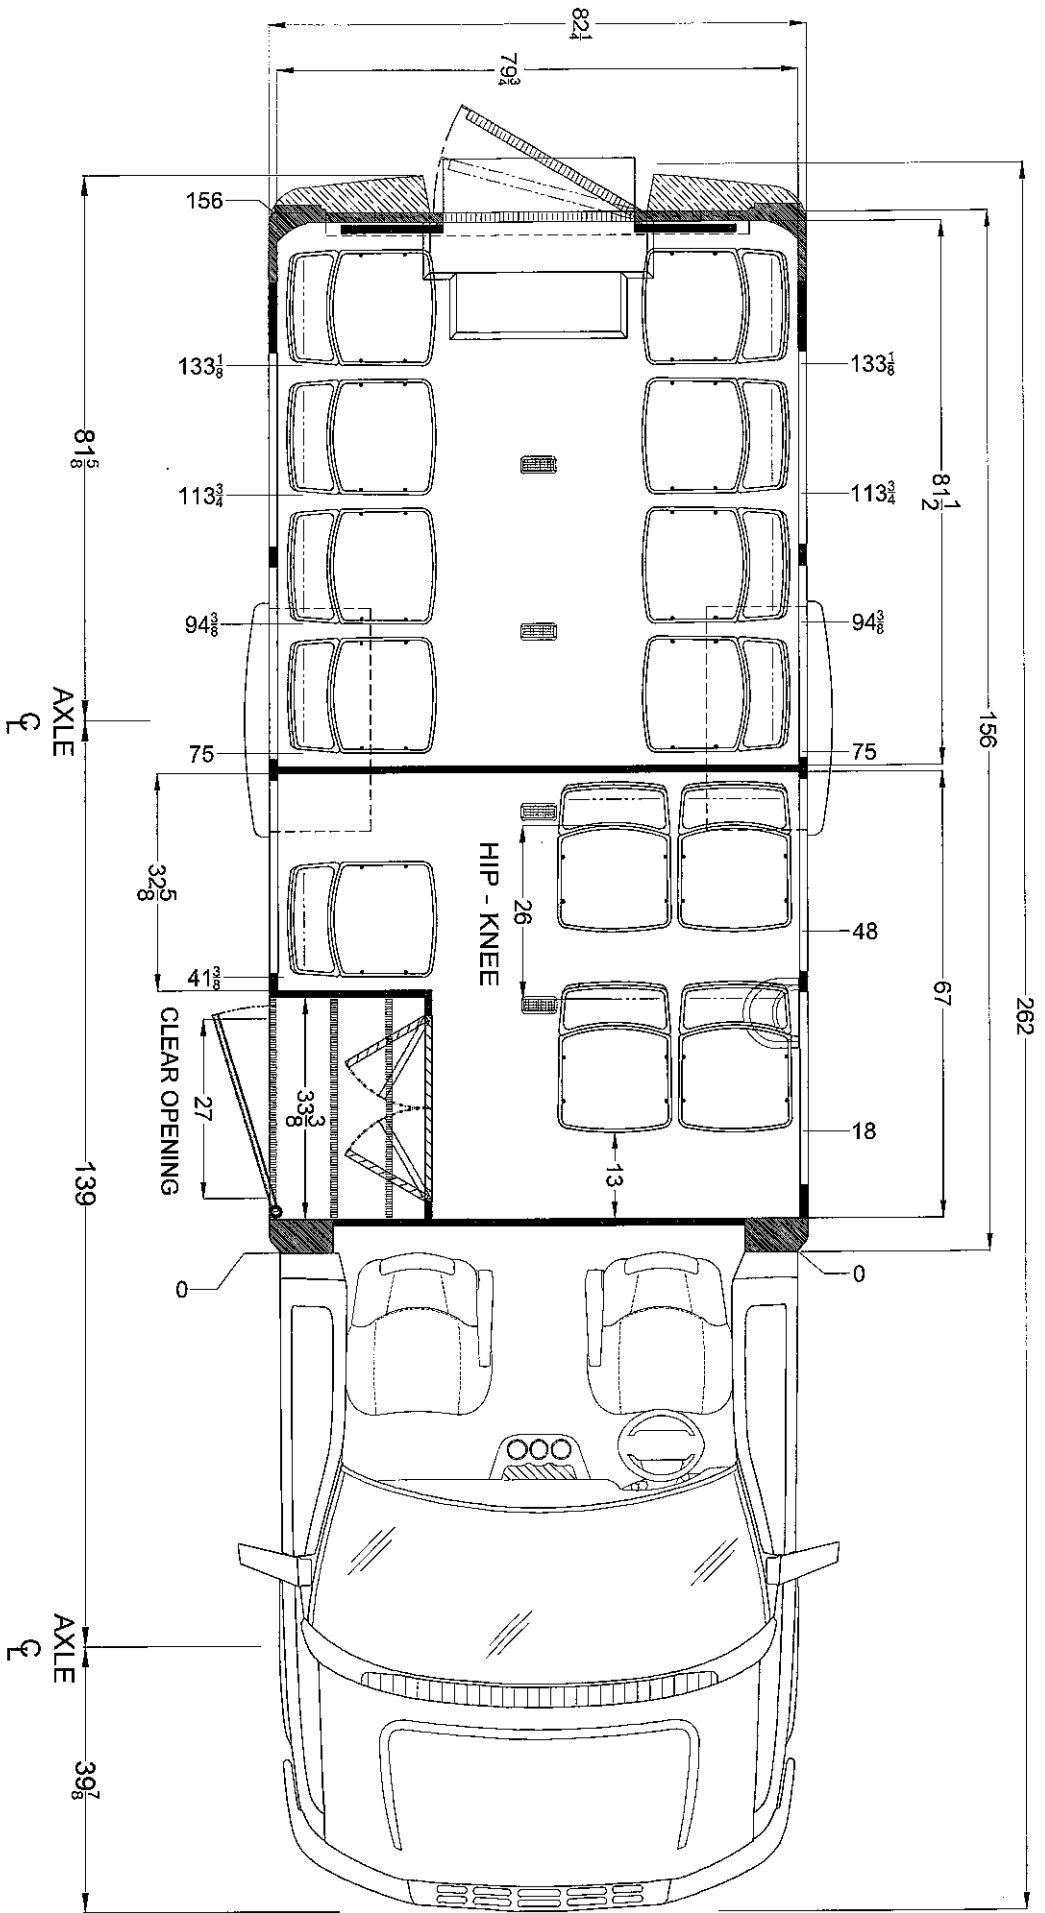

LED DOME LIGHT

NOTES:

FILE NAME: PTV-1_TTXL_139_156_SD27_13PS_GSA
 DFTSK DATE SCALE
 CJZ 10/12/09 DNS

CHASSIS TYPE
CHEVY 3500

FLOOR LENGTH
156" (13' 0")

DRAWING #
PTV-1