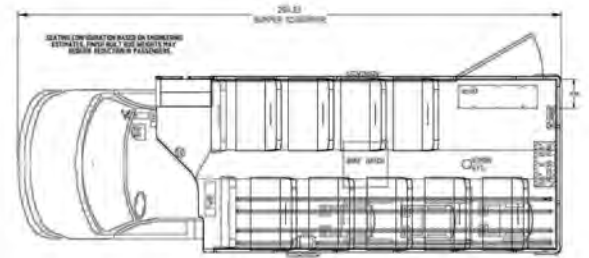

27 Passengers + 0 Wheelchairs

D252MR

MASTER'S TRANSPORTATION SEATING PLAN

27 Passengers

4.25 inch LAP BELT LH Seats at 26 inch Hip to Knee

5.39 inch LAP BELT LH Seats at 28 inch Hip to Knee

LEADER BELT BARS-10000