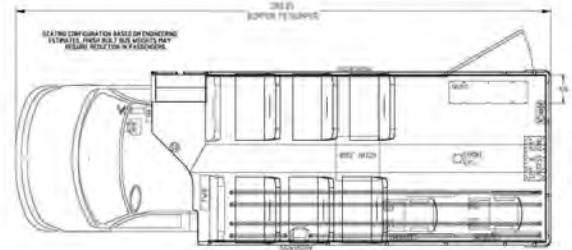

Master's Transportation Inc.

Listed below are our 5 most popular Collins School Bus Floorplans:

12 Passengers + 2 Wheelchairs