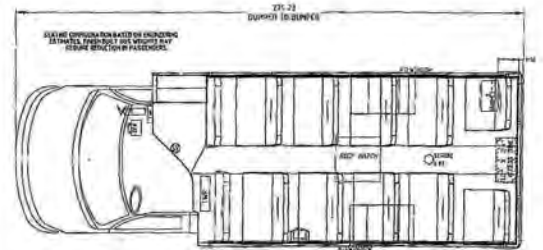

28 Passengers

DH500

MASTER'S TRANSPORTATION SEATING PLAN

28 Passengers