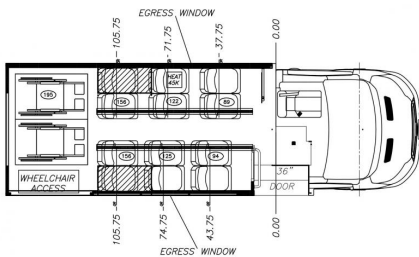

FEATURED OPTIONS

- Electric Doors
- Kubota Door Switch

- AM/FM Radio
- Gerflor Floors
- 70K BTU Rear Air Conditioning and Dual Compressor
- 35K BTU Rear Heat
- Chrome Front Bumper
- Emergency Push Out Windows
- Wheel Simulators
- Rear Wheelchair Lift
- Tie Down Qty 2
- Tilt and Cruise Steering
- Dual Rear Wheels
- Back Up Alarm
- LED Lights
- Tri Reflectors
- Fire Extinguisher
- Forward Facing Seats
- Lap Seat Belts
- Arm Rests
- Tinted Windows